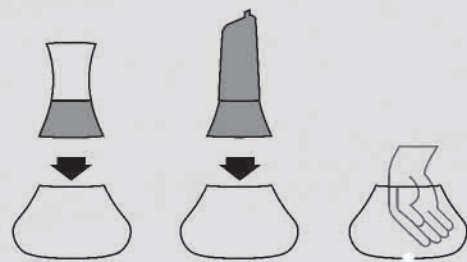

ravi refreshes!
The ravi decanter.

BRILLIANT!

The new ravi decanter is the most innovative and convenient tool of its kind. Its uniqueness resides in its clever modular design. Made of 2 detachable sections, it's never been easier to clean and wipe the inside of a decanter.

Modular design

Easy to separate,
easy to clean!

REFRESH!

The ravi decanter allows you to properly aerate your wine and instantly serve it at the perfect temperature (see wine temperature guidelines). This unique 2 in 1 modular design will allow you to replace the neck of the decanter with a ravi instant wine refresher. Then simply pour and the ravi gently refreshes your wine to enhance your drinking pleasure.

Replace the decanter neck
with the ravi* to instantly refresh
your wine.

The ravi* will easily snap
to the included adaptor.

Valve that controls
the temperature.

ravi refreshes!
The ravi instant wine refresher.